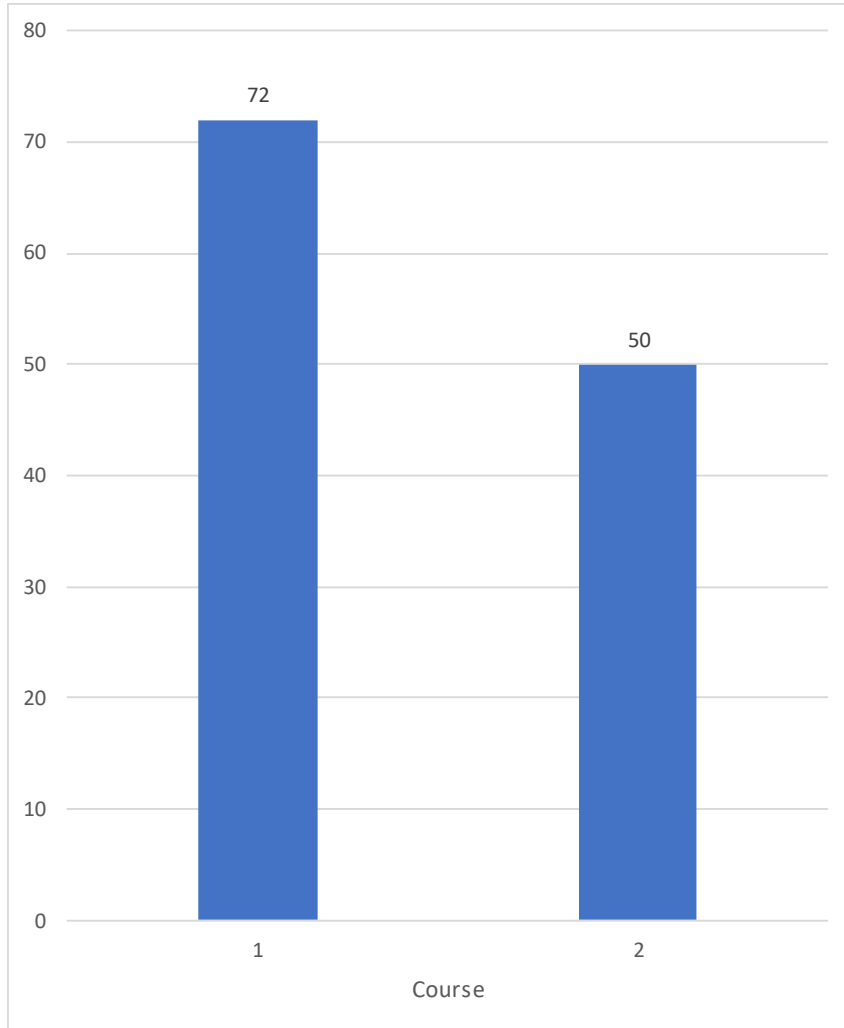

MACC 2020 Registration and Attendance

Spring 2020 Board Meeting

2020 Registered Racers by Course

Course	Registered
1	72
2	50

2020 Attendance by Race Number

1	2	3	4	5	6	7	8	9	10	11	12
96	93	86	87	82	89	87	92	92	84	99	65

2020 Attendance by Course and Race Number

COURSE	1	2	3	4	5	6	7	8	9	10	11	12
1	52	51	50	52	45	53	52	53	55	48	56	37
2	44	42	36	35	37	36	35	39	37	36	44	28

2020 Registration and Attendance by Team and Race Number