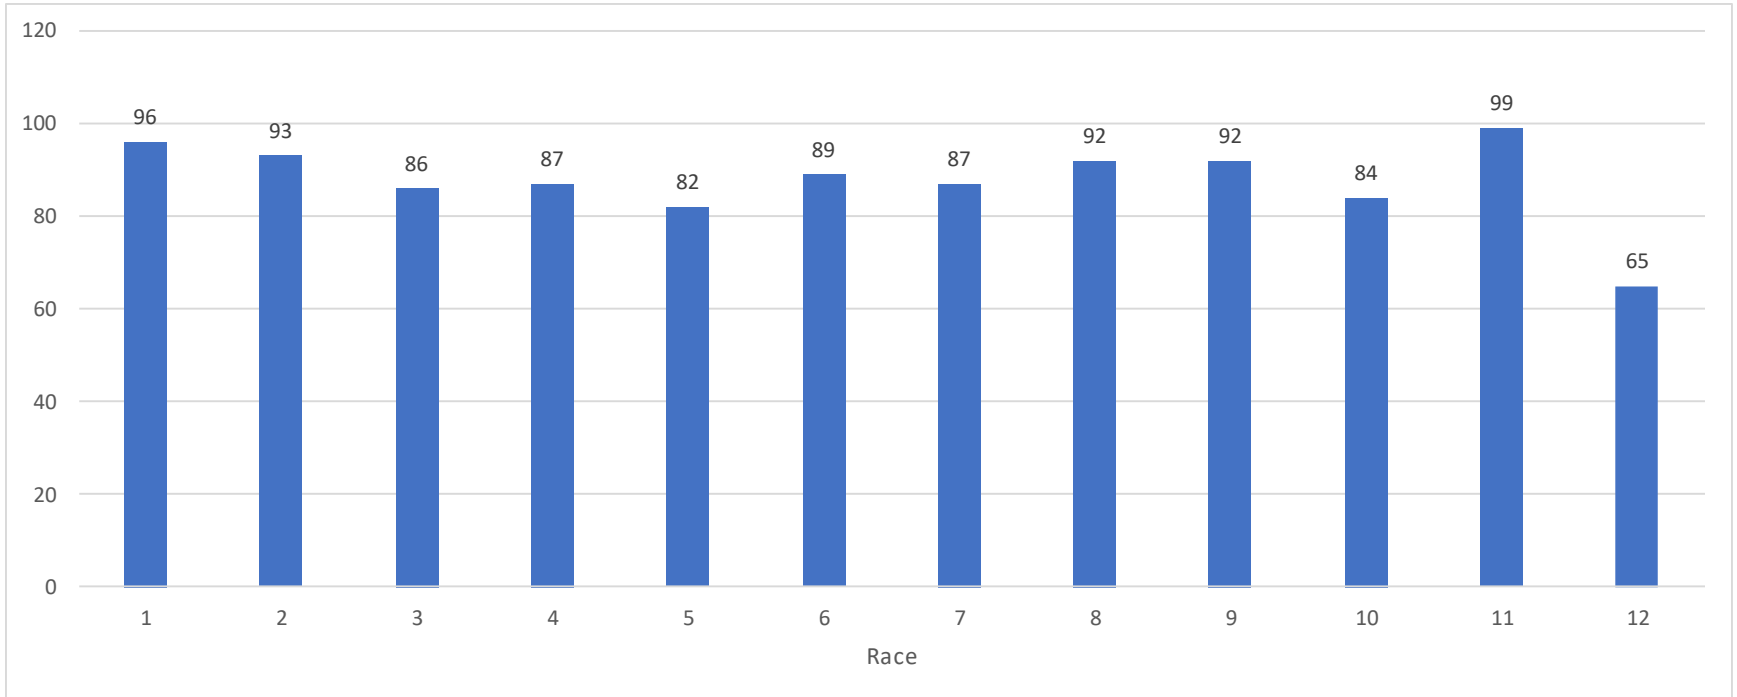

MACC 2020 Registration and Attendance

Spring 2020 Board Meeting

2020 Registered Racers by Course

Course	Registered
1	72
2	50

2020 Attendance by Race Number

1	2	3	4	5	6	7	8	9	10	11	12
96	93	86	87	82	89	87	92	92	84	99	65

2020 Attendance by Course and Race Number

COURSE	1	2	3	4	5	6	7	8	9	10	11	12
1	52	51	50	52	45	53	52	53	55	48	56	37
2	44	42	36	35	37	36	35	39	37	36	44	28

2020 Registration and Attendance by Team and Race Number