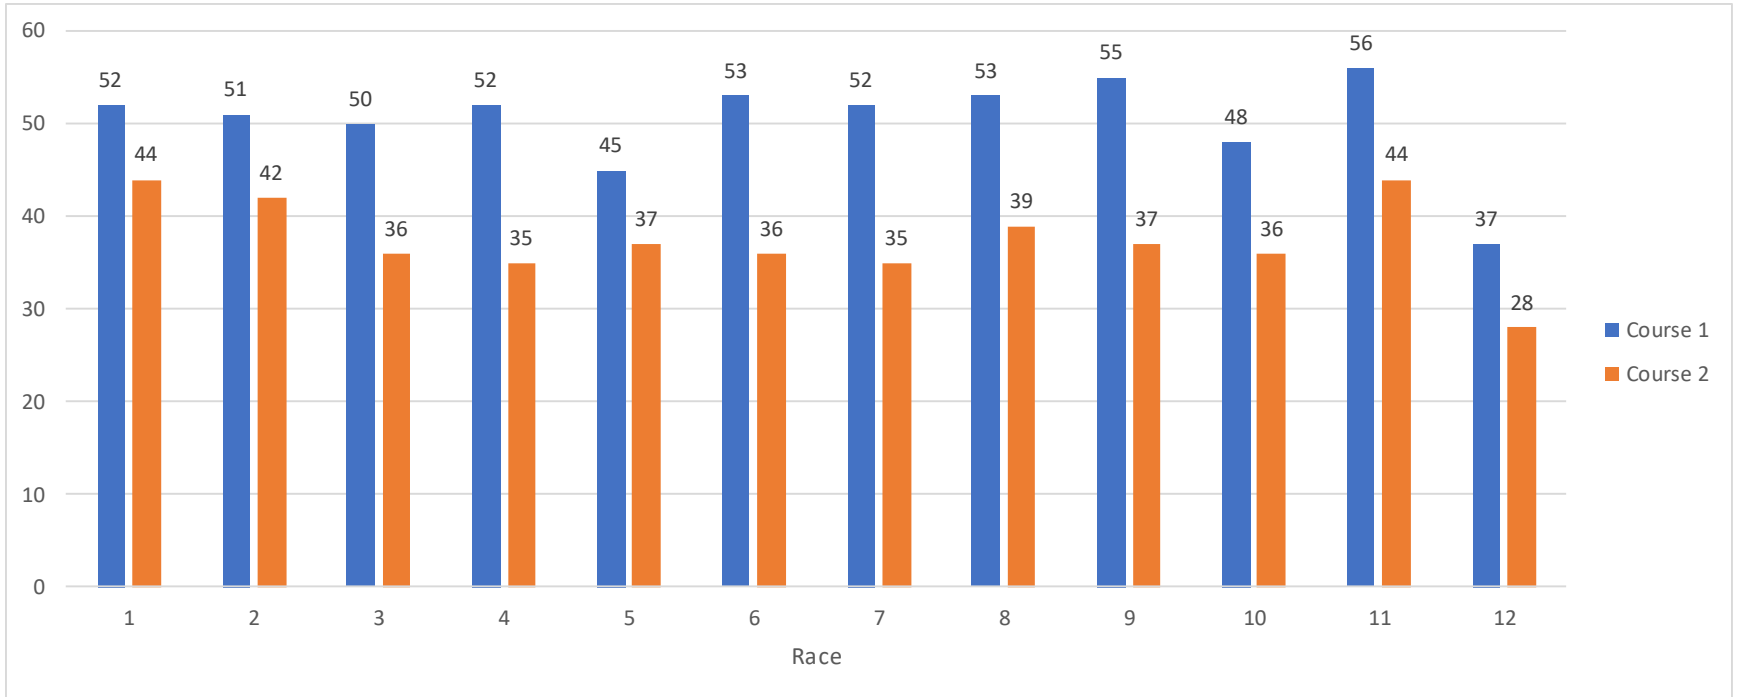

MACC 2020 Registration and Attendance

Spring 2020 Board Meeting

2020 Registered Racers by Course

Course	Registered
1	72
2	50

2020 Attendance by Race Number

1	2	3	4	5	6	7	8	9	10	11	12
96	93	86	87	82	89	87	92	92	84	99	65

2020 Attendance by Course and Race Number

COURSE	1	2	3	4	5	6	7	8	9	10	11	12
1	52	51	50	52	45	53	52	53	55	48	56	37
2	44	42	36	35	37	36	35	39	37	36	44	28

2020 Registration and Attendance by Team and Race Number