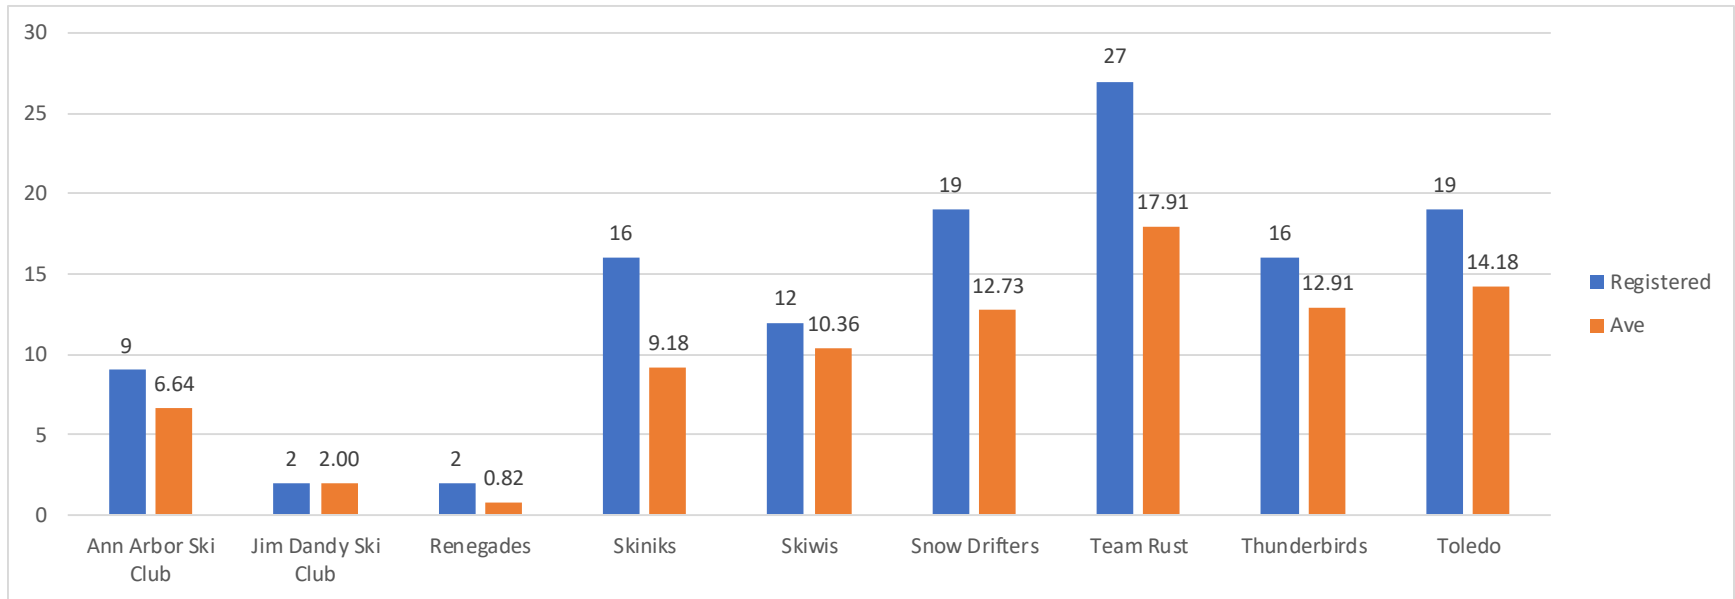

MACC 2020 Registration and Attendance

Spring 2020 Board Meeting

2020 Registered Racers by Course

Course	Registered
1	72
2	50

2020 Attendance by Race Number

1	2	3	4	5	6	7	8	9	10	11	12
96	93	86	87	82	89	87	92	92	84	99	65

2020 Attendance by Course and Race Number

COURSE	1	2	3	4	5	6	7	8	9	10	11	12
1	52	51	50	52	45	53	52	53	55	48	56	37
2	44	42	36	35	37	36	35	39	37	36	44	28

2020 Registration and Attendance by Team and Race Number